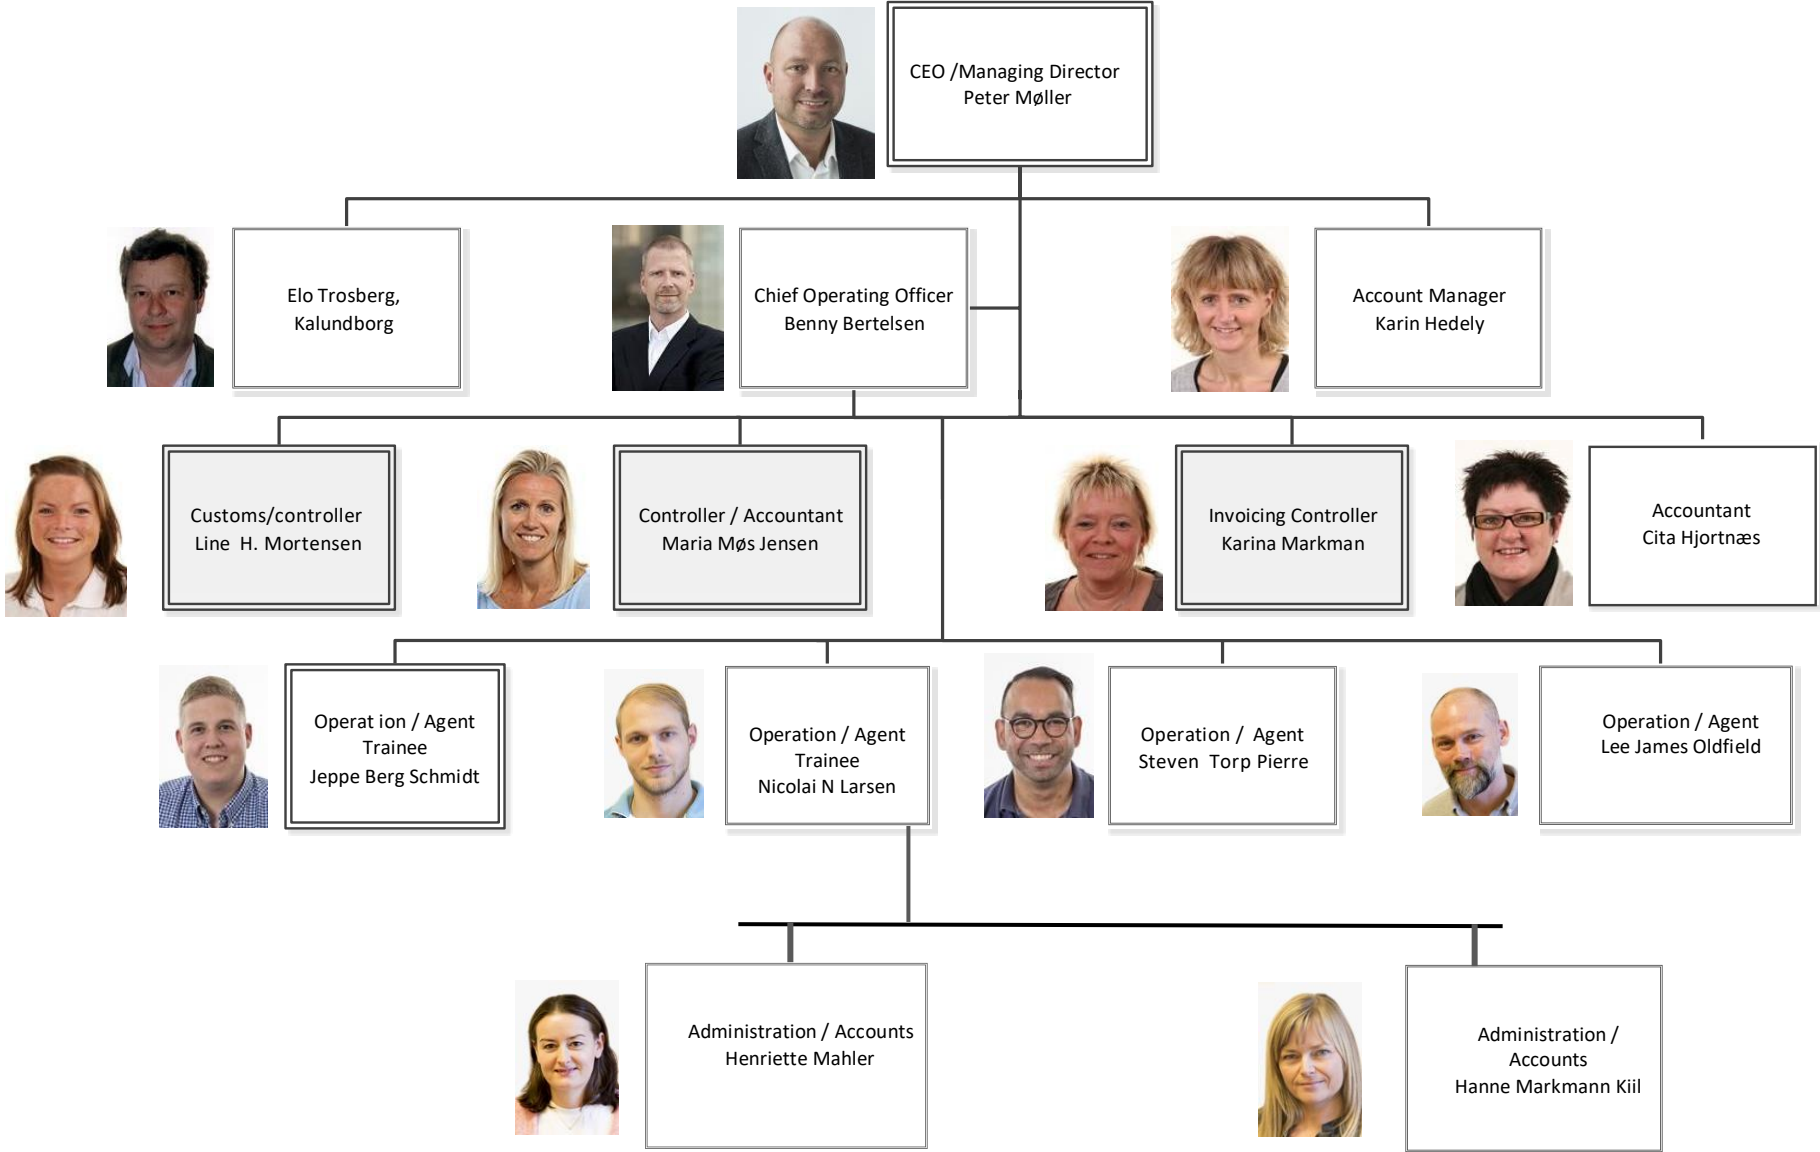

ORGANISATION – SAGA SHIPPING A/S – DENMARK

Crew,
Skawlink I
2 persons

Crew,
Skawlink III
4 Persons

Crew,
Skawlink IV
4 persons

Crew,
Skawlink
2 persons

Crew,
Beltsupply
2 Persons